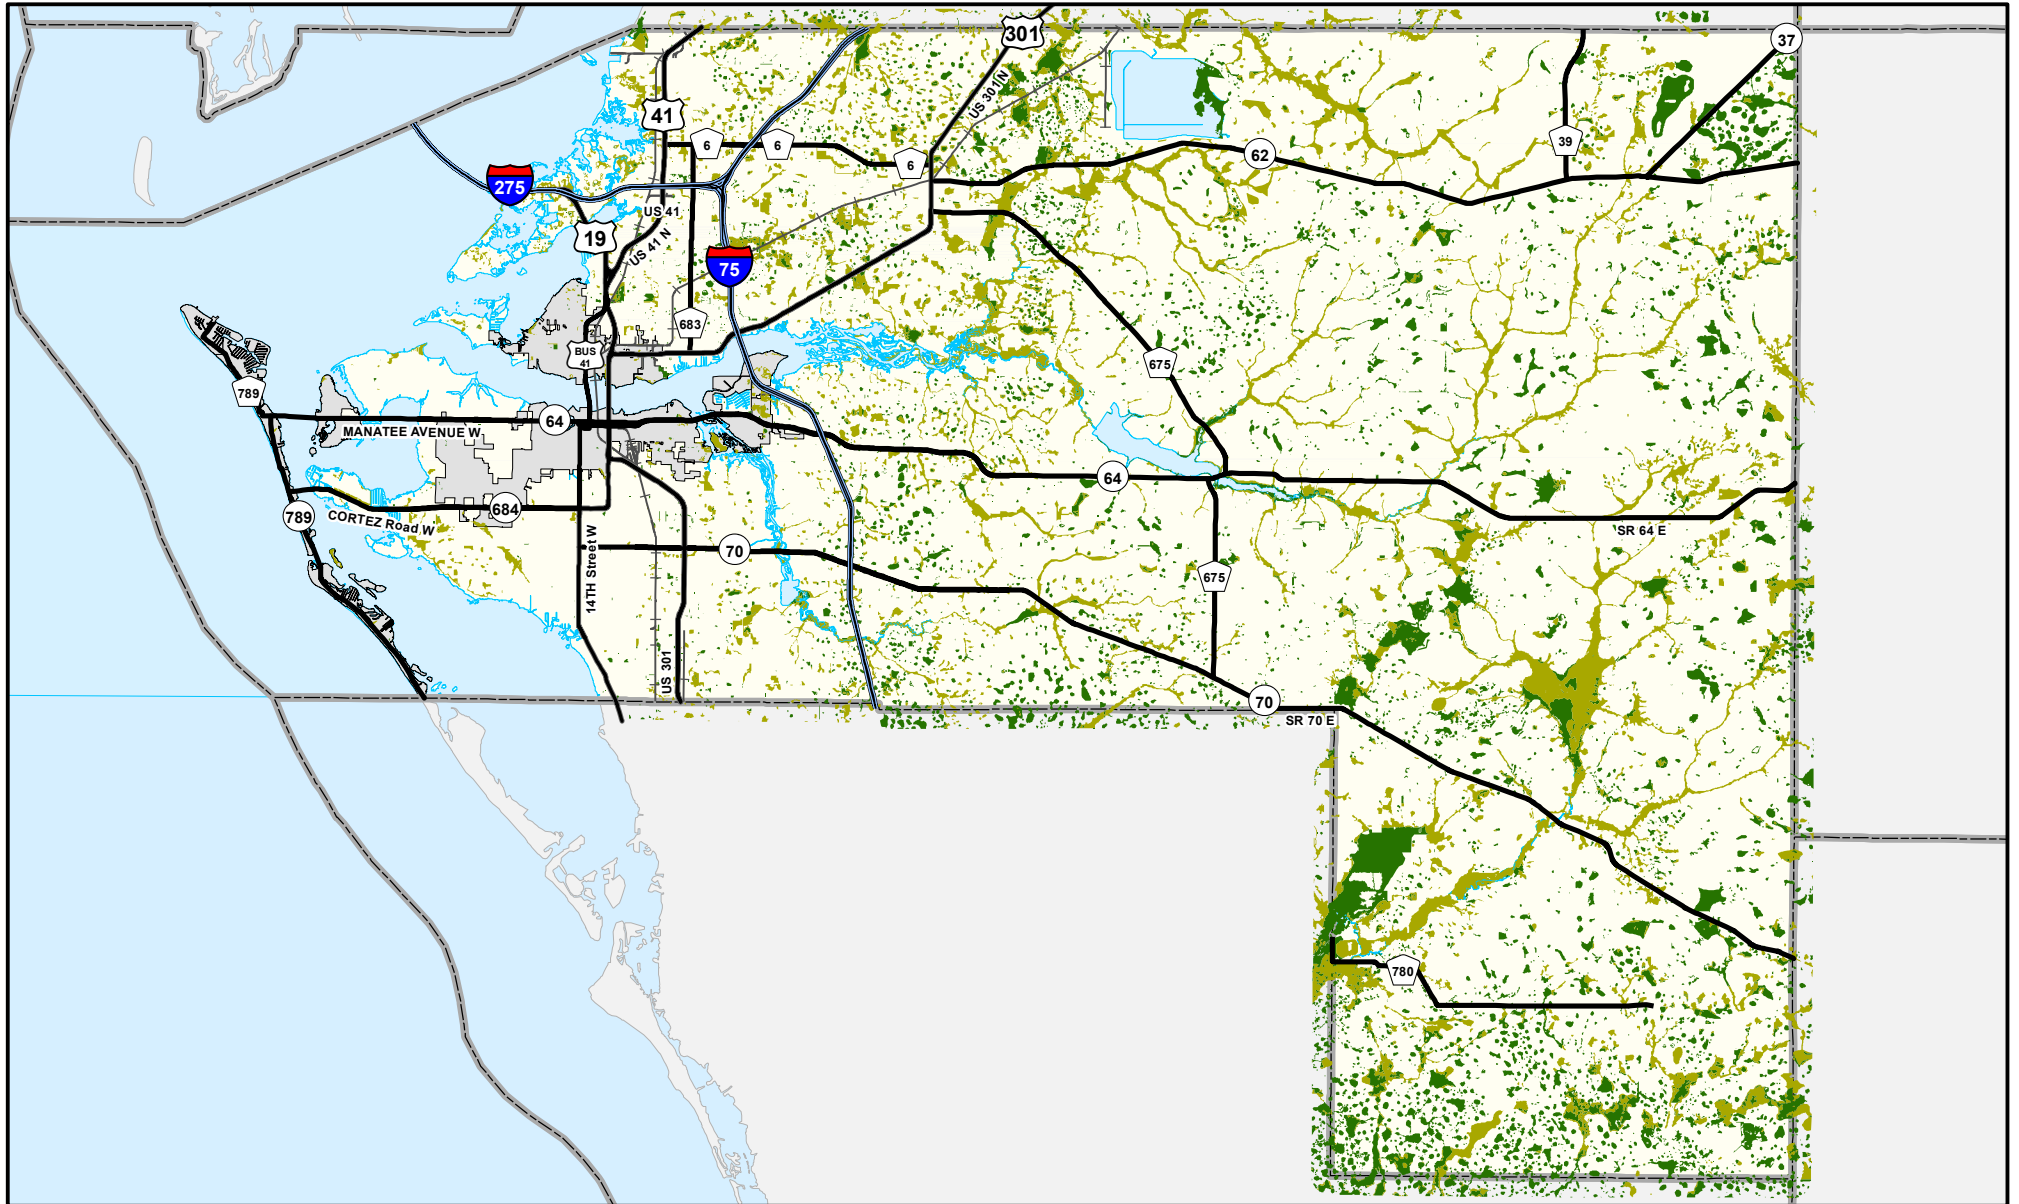

WETLANDS

- FORESTED WETLANDS
- VEGETATED NON-FORESTED WETLANDS

COMP PLAN
MAP A